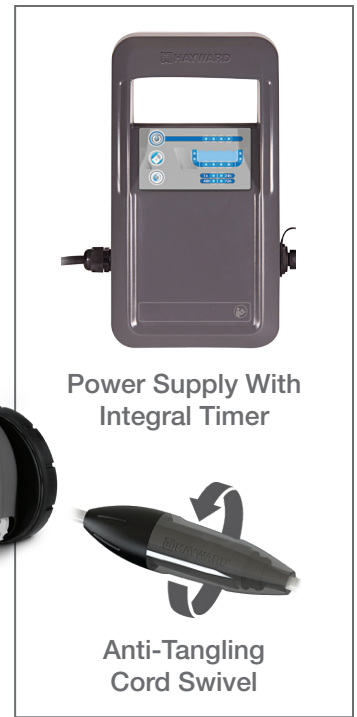

### ROBOTIC CLEANER

Scrubs, vacuums pool floor, coves, walls and waterline with computer efficiency.

The new RC5 comes equipped with a microprocessor that determines the most efficient cleaning path possible. Pool owners simply select the cleaning frequency that best matches their pool debris load and RC5 gets to work with dual powerful scrub brushes that scrub and vacuum the pool floor, coves, walls and waterline.

## RC5 features and benefits:

- Scrubs and vacuums pool floor, coves, walls and waterline in 3 hours
- Dual Mode bottom only (90 minutes) or Full Cycle bottom and wall (3 hours) cleaning cycles
- Easy top-access extra-large debris container, no turning over the cleaner
- 2 Ultrafine porosity filter elements for quick and easy clean—no messy bags
- Integral timer—clean your pool every 24, 48 or 72 hours
- Cord swivel minimizes tangling
- Out-of-Water Sensor prevents the cleaner from starting up when out of the pool
- Beach Entry Sensor detects when the cleaner is climbing out of the pool and reverses direction
- For residential pools up to 20' x 40'