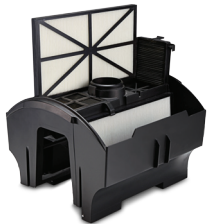

Filter removes easily
from filter frame